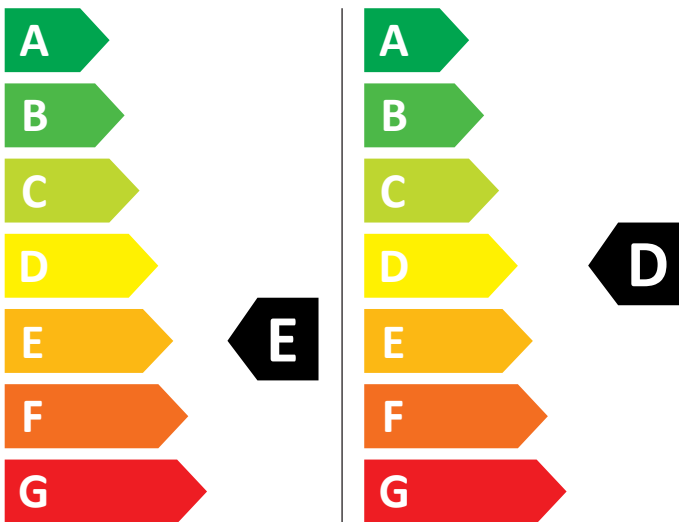

# ENERG

Exquisit

WT8614-060D weiss

377 kWh / 100

73 kWh / 100

6,0 kg

8,0 kg

90 L